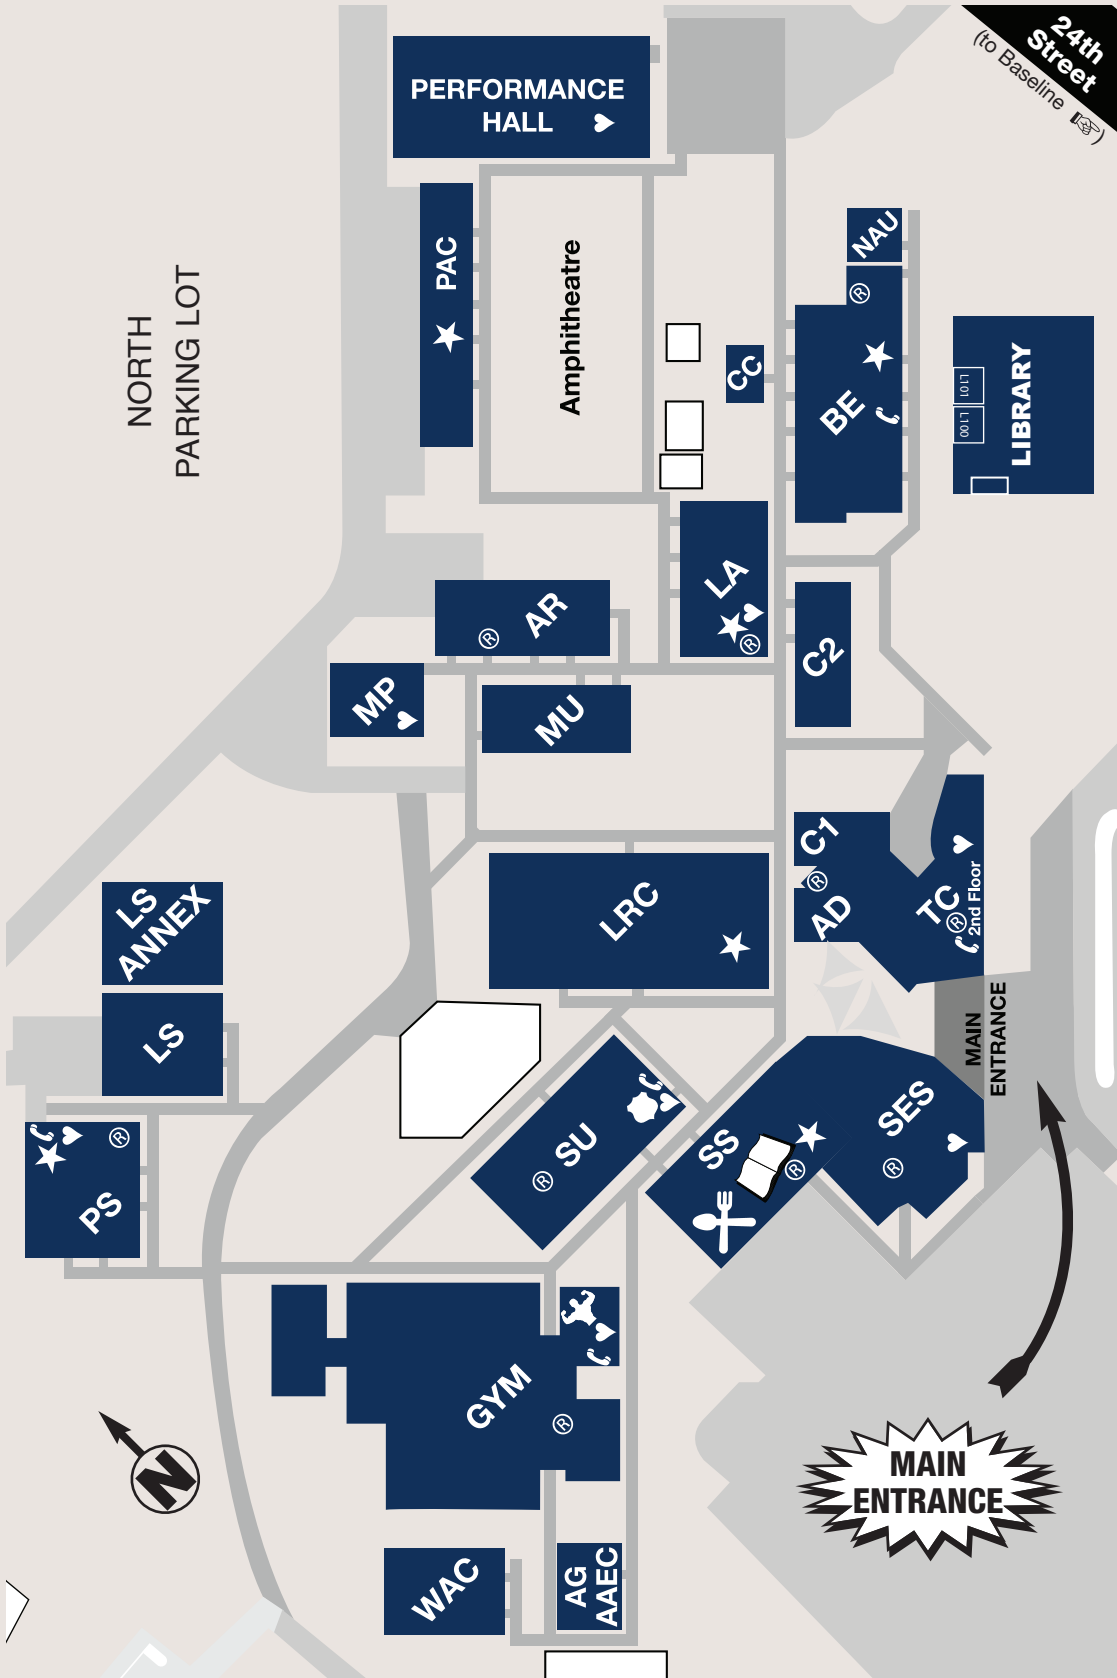

# CAMPUS MAP

7050 S. 24th Street • Phoenix, AZ 85042

- AAEC AZ Agribusiness & Equine Center High School
- AD Administration
- AG Rooms 904-907
- AR Art Rooms 501-510
- BE Business Education Rooms 130-135 (northwest) Rooms 149-153 (southwest)
- C1 Ikon Copy Center Rooms 101-104
- C2 General Classrooms II Rooms 300-303
- CC Child Care Center
- G Gymnasium Rooms 123, 124 and Fitness Center
- LA Liberal Arts Rooms 323-325 (southwest) Rooms 329-332 (northwest)
- LRC Learning Resource Center Rooms 174, 175, 180, 191, 192
- LS Life Sciences Rooms 420-428
- LS Annex Room 432
- MU Music Rooms 514-530
- NAU Northern Arizona University Rooms 601-603
- PAC Performing Arts Center Studio Theatre 725 Rooms 728, 739, 740
- PS Physical Sciences Rooms 410-418
- SES Student Enrollment Services Rooms 101-148
- SMCL South Mountain Community Library Rooms L100-L101
- SS Student Services Rooms 100-129
- SU Student Union Rooms 100A-B-C
- TC Technology Center Rooms 155, 156, 157, 225, 226, 242 (Computer Commons), 243, 244
- WAC West Annex Complex Rooms 601-616, 623, 624

## LEGEND

- ★ **Division Offices:**
  - Language Arts (LA Bldg.)
  - Mathematics, Science & Engineering (PS Bldg.)
  - Business & Information Technology (BE Bldg.)
  - Communication, Fine Arts, & Social Sciences (PAC Bldg.)
  - Counseling, Health & Wellness (SS Bldg.)
  - Library Teaching & Learning Center (LRC Bldg.)

- Bookstore
- Cafeteria
- Fitness Center
- SECURITY 602-243-8100
- AED Automated External Defibrillator
- Emergency Phone
- Restrooms